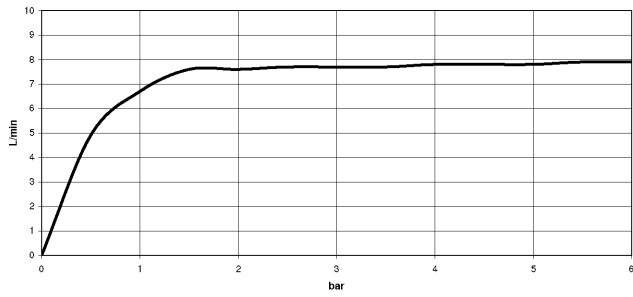

DORNBACHT YAMOU Shower head - Chrome

28 503 831

- 180-210mm projection
- ball-joint pivotable through 30°
- normal flow
- with anti-scale system
- spray head Ø 100mm
- rosette Ø 55 mm
- 1/2" connection
- max. flow 6.8 l/min
- rosette Ø 55 mm

Chrome

28 503 831-00

Soft Black

28 503 831-69

DORNBACHT YAMOU Shower head - Chrome

28 503 831

Flow rate chart

Certificates